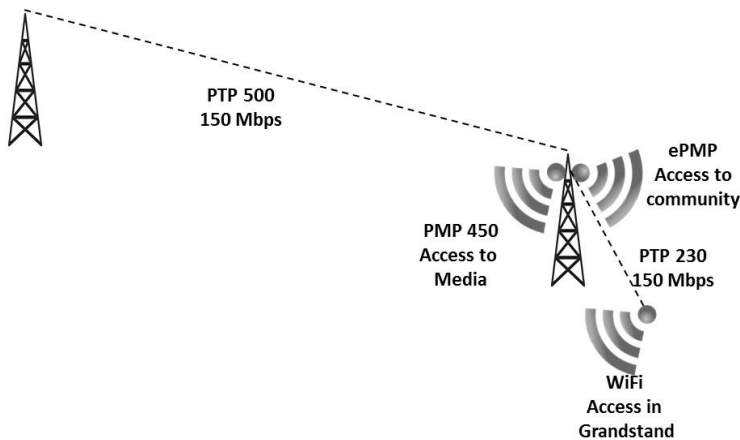

Overview

Sporting events are of interest around the world. People expect to be able to follow their team by streaming video and via social media. Wireless broadband provides connectivity that can be deployed to any location on short notice. Cambium Networks provides the reliability and performance required so that every viewer has the opportunity to watch wickets fall and catches being taken.

When the Ashes Chairman's XI cricket match with England competing against Australia was scheduled to be held in Alice Springs, Australia, it was vitally important to connect this remote location so that the rest of the world could watch the event live. Alice Springs, known as "Alice" is located in the exact center of Australia. The arid location has a population of 24,000 and is known as the "Red Centre" because it is surrounded by deserts.

Broadband had to be brought in over the desert to provide connectivity for broadcasting the cricket match. Once established, the connectivity would remain in place to support residential connectivity, business e-commerce and grow tourism for Alice.